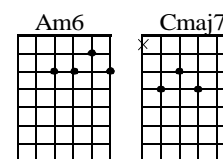

Jesus, You're My Best Friend

Charlie Comstock

4/4 time - shuffle beat

E E7
Hello Jesus, you're my best friend
A A7
I know you'll never let me down.
E7
Because you're Holy, O Lord
B7 E7 (see tab for el-slicko guitar riff)
You're Holy and my best friend.

E E7
The whole world's filled up with sin,
A A7
and someone wants to drag me in.
E7
But you've got me, O Lord,
B7 E7 (see tab for el-slicko guitar riff)
You're Holy and my best friend

Chorus:

Am6 C#m7
Your lovin' kindness keeps me warm
Bm B7(II) F# B7 (Bb)
Your righteous power calms any storm.
Am6 C#m7
You hold my hand until the end,
B7 B7/F# F# B7 (F#)
You're Holy Jesus and my best friend

Now there's some folks, and what they say
is that you never rose, on that day.
But you rose up, O Lord
You're Holy and my best friend

Instrumental Chorus

When I've got troubles He appears
His Holy Spirit speaking in my ear.
Sitting judgement in the end
You're Holy Jesus, and my best friend.

Chorus and repeat first verse.

* Walking bass line