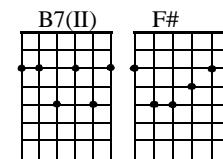

Jesus, You're My Best Friend

Charlie Comstock

4/4 time - shuffle beat

E E7
Hello Jesus, you're my best friend
A A7
I know you'll never let me down.
E7
Because you're Holy, O Lord
B7 E7 (see tab for el-slicko guitar riff)
You're Holy and my best friend.

E E7
The whole world's filled up with sin,
A A7
and someone wants to drag me in.
E7
But you've got me, O Lord,
B7 E7 (see tab for el-slicko guitar riff)
You're Holy and my best friend

Chorus:

Am6 C#m7
Your lovin' kindness keeps me warm
Bm B7(II) F# B7 (Bb)
Your righteous power calms any storm.
Am6 C#m7
You hold my hand until the end,
B7 B7/F# F# B7 (F#)
You're Holy Jesus and my best friend

Now there's some folks, and what they say
is that you never rose, on that day.
But you rose up, O Lord
You're Holy and my best friend

Instrumental Chorus

When I've got troubles He appears
His Holy Spirit speaking in my ear.
Sitting judgement in the end
You're Holy Jesus, and my best friend.

Chorus and repeat first verse.

* Walking bass line